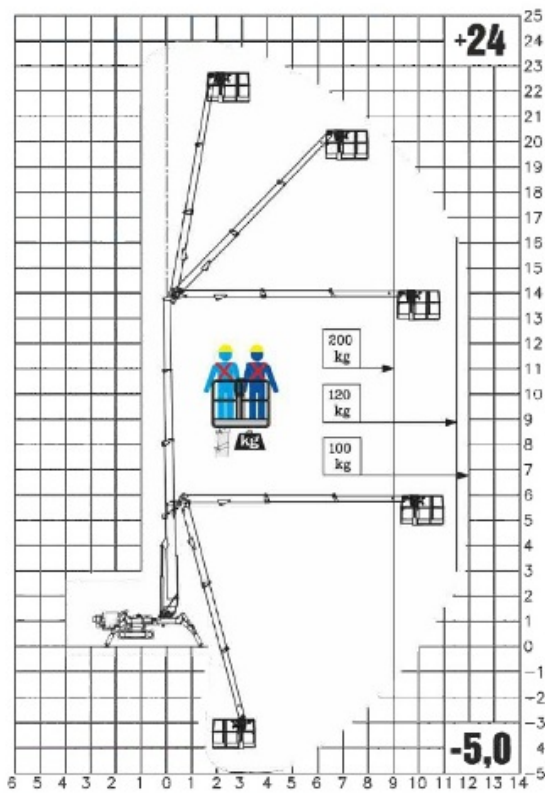

**DT24**  
SPYDER

**Passiamo sopra ogni cosa**  
We fly all over

**14 mts up and 12 mts over: never so high**

**Saltosopra**  
Downunder

**-5,0 m**

**Tutto in uno**  
All in one

**30°**

**Atterriamo ovunque**  
We land everywhere