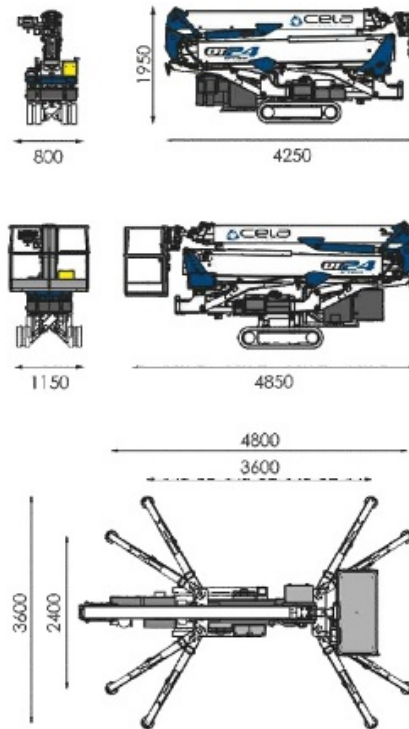

**DT24**  
SPYDER

**Passiamo sopra ogni cosa**  
We fly all over

**14 mts up and 12 mts over: never so high**

**Saltosopra**  
Downunder

**-5,0 m**

**Tutto in uno**  
All in one

**30°**

**Atterriamo ovunque**  
We land everywhere